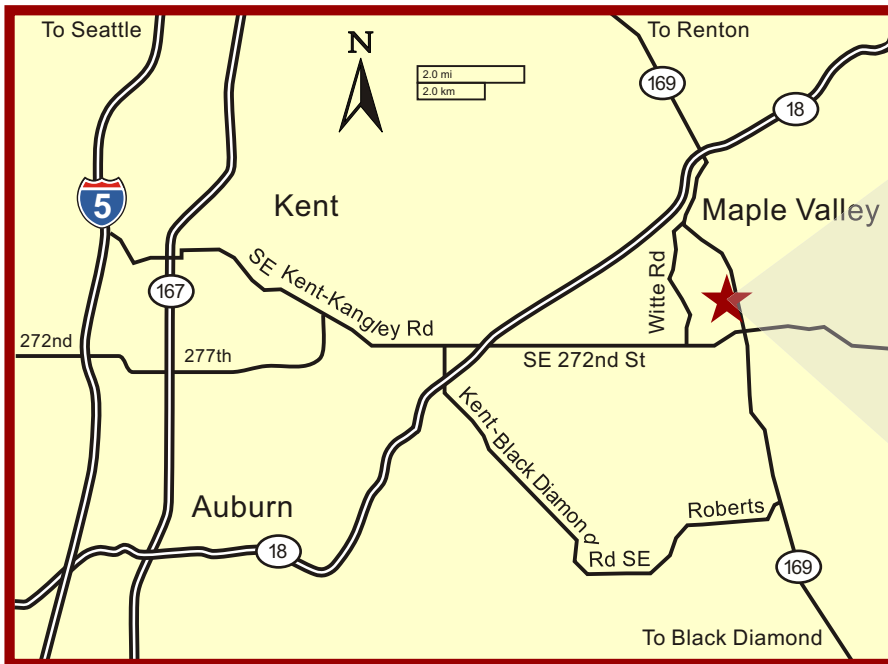

ROCK CREEK STORAGE

THE place to park your toys in Maple Valley
BOATS • RV's • MOTORCYCLES • CAMPERS • TRAILERS

Directions from WA-18 eastbound or westbound:

- Take the WA-169 exit toward Renton/Maple Valley
- Turn right at SE 231st Street
- Turn right at Maple Valley Black Diamond Rd SE/WA-169
- Turn right at SE 264th Street